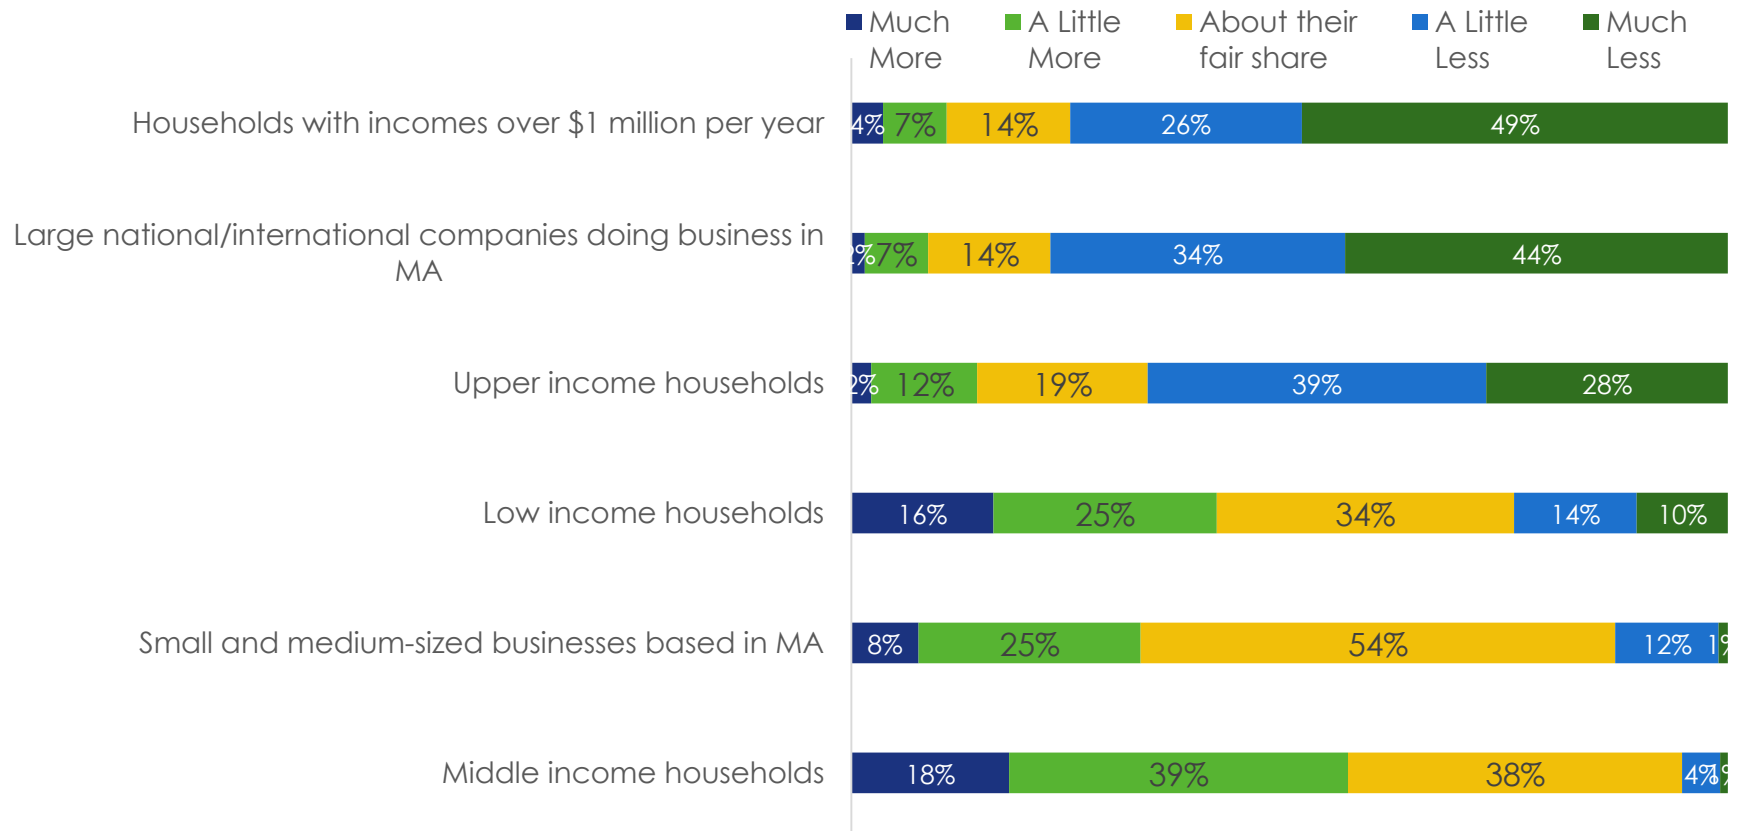

Echo Cove Research - Statewide Poll for Raise Up MA

Study Population

- Likely voters residing in MA

Data Collection

- Online questionnaire requiring about 18 minutes to complete
- Data was collected from August 19-28, 2019

Sample

- Size: 600
- Structure: Reflects the known profile of likely MA voters
- Weighting: Statistical weighting was used so that the final sample matched the likely voting population on key demographics.

Who Is and Is Not Paying Their Fair Share?

"State revenue, that funds schools, roads and other public services, is raised through a combination of taxes and fees. For each of the following different types of people and organizations please tell us the degree to which you think they are currently paying their fair share."

Support for Revenue-Raising Proposals

“On a scale of 0 ('Strongly Oppose') to 10 ('Strongly Support'), how much would you support or oppose...”